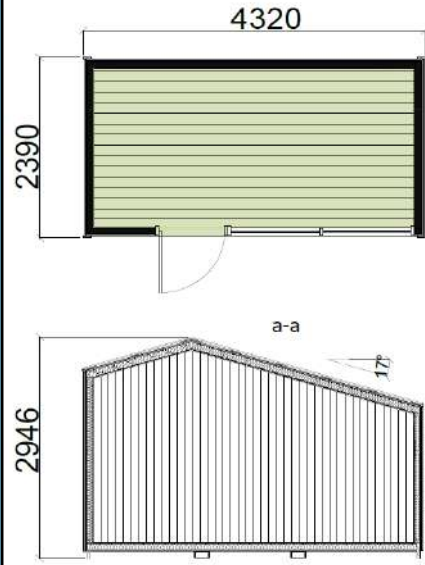

Modular House M-10 | Offer

FOOTPRINT = 10m², INTERNAL AREA = 8m²

- ✓ DIMENSIONS DESIGNED TO FIT IN THE TRAILER
- ✓ 3 HOUSES PER ONE TRAILER
- ✓ NO ASSEMBLY REQUIRED
- ✓ WEIGHTS LESS THAN 2TONES - LIFTED BY A FORKLIFT

SECTION I

BASE ITEMS	Included in base completion
Timber Frame Box with finished external and internal layers (Walls, Roof, Floor)	✓
Windows and doors (Wooden Frame, Double glazed)	✓
Electrical instalation	✓
ADDITIONAL OPTIONAL ITEMS	Can be added to a base set
Air Conditioner with heating function	1300 €
Heated floor	400 €
Internal and external lighting units, sockets and switches	400 €
NOT INCLUDED	
Foundation	-
Furniture: bed, couch, table	-
Transport	-
Unloading from the trailer (Forklift or Crane)	-